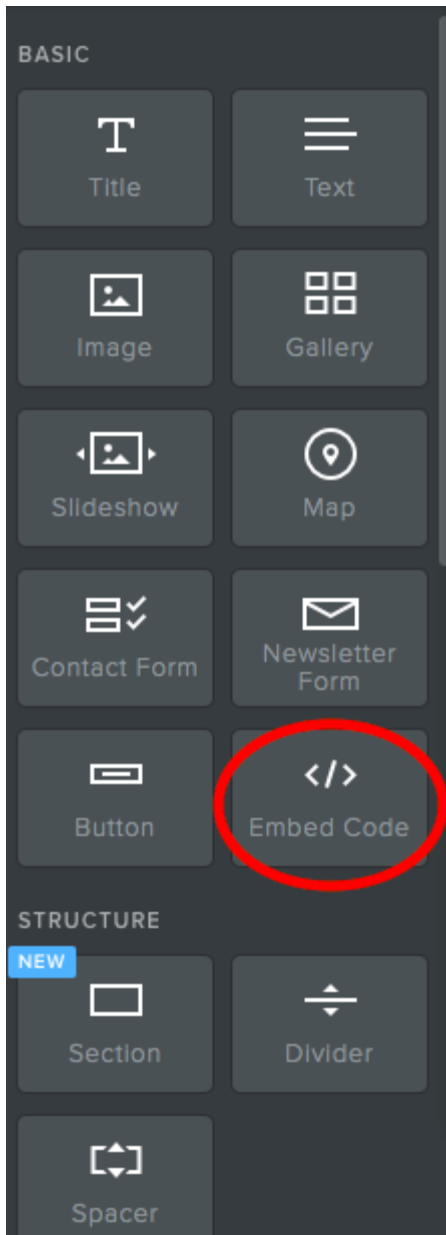

## How to add a search box to your website using Weebly

---

Drag and drop the "Embed Code" option onto the page where you'd like to add the search box

Click "Edit HTML" and copy/paste the search box code into the text box.

Use the tool to adjust the search box size as needed.