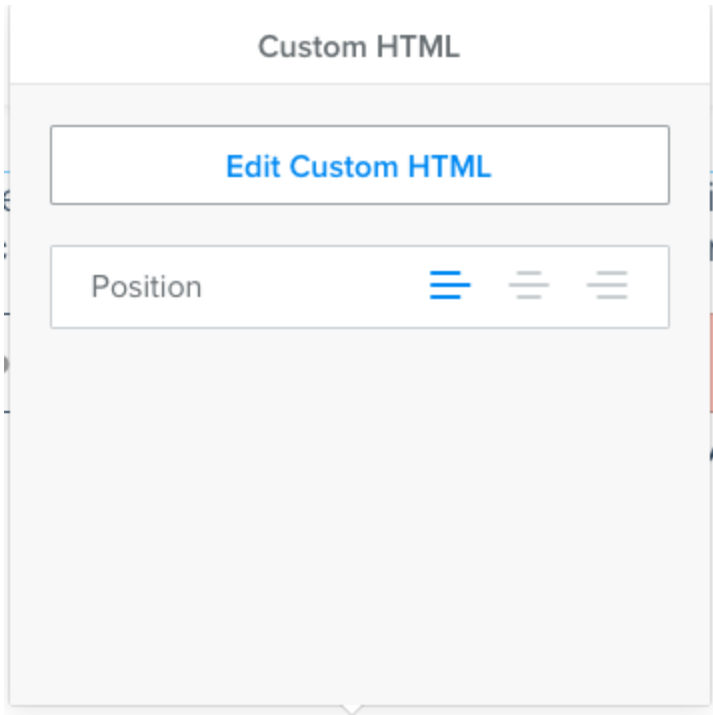

## How to add a search box to your website using Weebly

---

Drag and drop the "Embed Code" option onto the page where you'd like to add the search box

Click "Edit HTML" and copy/paste the search box code into the text box.

Use the tool to adjust the search box size as needed.